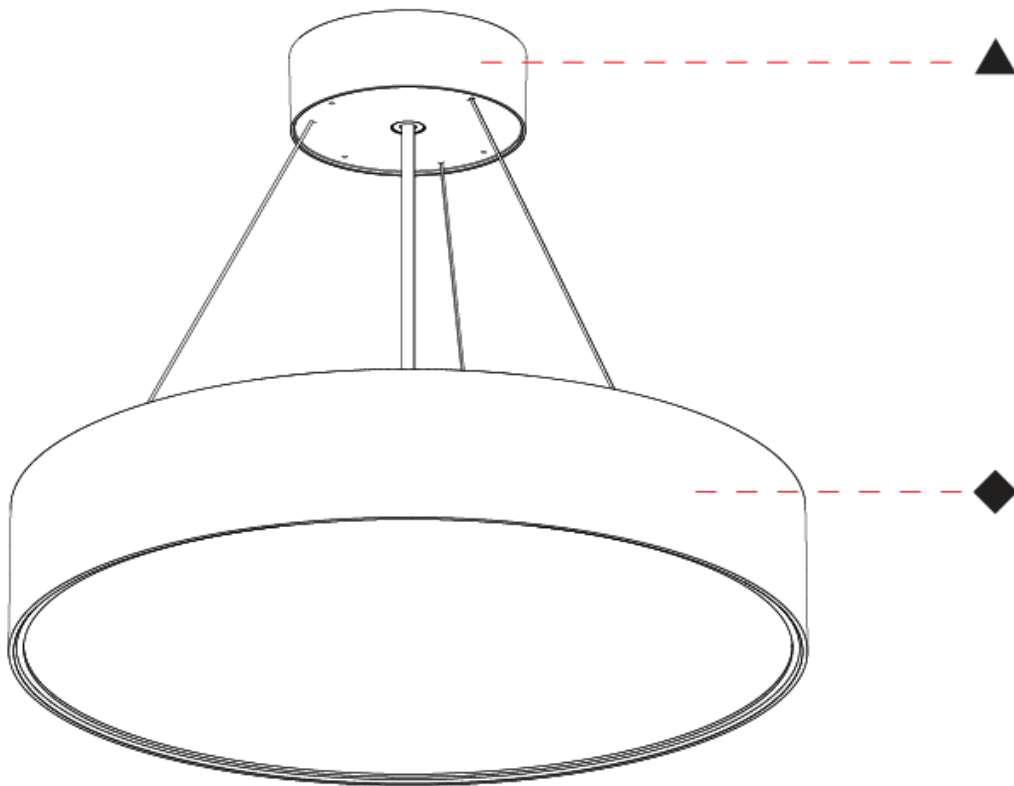

SIGN EVO SUSPENSION

A3001102-HE-

PROJECT _____

TYPE _____

SPECIFIER _____

QUANTITY _____

DATE _____

A