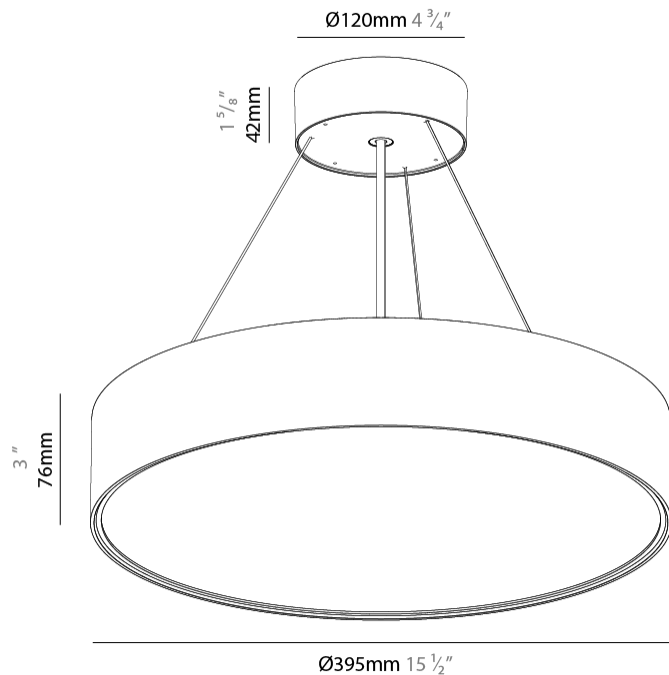

1. To build a product code in our configurator select the specify button on the base model # product page
2. To build a manual product code on this datasheet choose from the options listed below in blue font and add the suffix to the base model #

GENERAL

Series: Sign EVO
Partner: Prolicht
Division: Architectural
Installation: Suspension
Product Type: Pendant
Mounting Location: Ceiling
Light Distribution: Direct

PHYSICAL

Shape: Round
Diameter (mm): 395
Diameter (in): 15 1/2
Height (mm): 82
Height (in): 3 3/4
Weight (kg): 4.2
Diffuser: [PMMA - Opal](#) / [Microprism](#) / [Clear Microprism](#)
Fixture Finish: [SSR / BKV / CWI / CRY / HAB / UFT / ITA / RUA / FTG / MYG / LOD / PUS / FRO / FUP / KIA / POP / BLS / SPG / MEY / GOH / CHC / COM / ABZ / JAG / OBR / MOS / ROR](#)
Fixture Material: [PMMA](#) / [Extruded Aluminum](#) / [Steel](#)
Cable Details: [2000mm](#) or [6000mm](#) [Transparent Cable](#)

ELECTRICAL

Lamp Type: LED (Zhaga Standard)
Input Wattage (W): 10.3
Total Output Wattage (W): 9.1
Dimming: Non-Dimmable
Driver Included: Yes
Driver Location: Integrated
Driver Type: Constant Current - Universal
Driver Class: Class 2
Input Voltage (V): 120
Constant Current (MA): 700mA

LED

[Color Temperature (°K): 2700 / 3000 / 3500 / 4000](#)
Max. Delivered Lumen (lm): Max 1616
Nominal Lumen (lm): Max 1868
CRI: >90 CRI
Lamp Life (hrs): 50000

OPTICAL

RATINGS AND CERTIFICATIONS

Certified By: Certified for North American Standards
IP rating: IP40
Glare Rating: ≤ 19

PROJECT
TYPE
SPECIFIER
QUANTITY
DATE